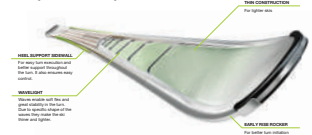

Lined area for notes with horizontal ruling lines.